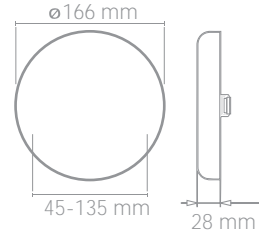

24W Yuvarlak Backlight Led Panel Armatür

Circular Type Backlight Led Panel Luminaire

YENİ
NEW

Ürün Kodu Product Code	Kasa Rengi Body Color	Giriş Voltajı Input Voltage	Renk Sıcaklığı Color Temperature	Lumen	Koli Adedi Box Quantity	Fiyat Price
VPSAYB02430D	Beyaz/White	185-265V AC	3.000K	2.880	48	120,00₺
VPSAYB02465D	Beyaz/White	185-265V AC	6.500K	2.880	48	120,00₺