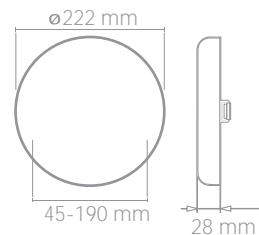

36W Yuvarlak Backlight Led Panel Armatür

Circular Type Backlight Led Panel Luminaire

YENİ
NEW

Ürün Kodu Product Code	Kasa Rengi Body Color	Giriş Voltajı Input Voltage	Renk Sıcaklığı Color Temperature	Lumen	Koli Adedi Box Quantity	Fiyat Price
VPSAYB03630D	Beyaz/White	185-265V AC	3.000K	4.320	24	190,00₺
VPSAYB03665D	Beyaz/White	185-265V AC	6.500K	4.320	24	190,00₺