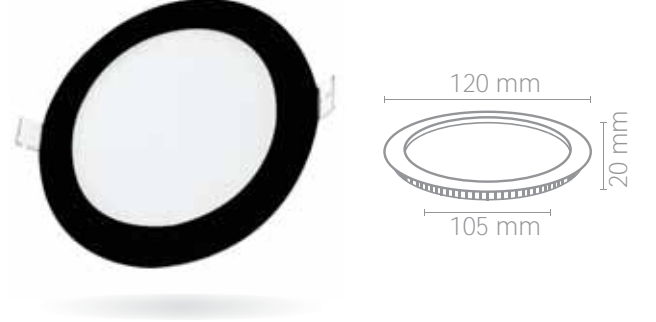

6W Yuvarlak Slim Led Panel Armatür

Circular Type Slim Led Panel Luminaire

Ürün Kodu Product Code	Giriş Voltajı Input Voltage	Renk Sıcaklığı Color Temperature	Lumen	Koli Adedi Box Quantity	Fiyat Price
VPSAYS00630	185-265V AC	3.000K	480	80	72,00₺
VPSAYS00640	185-265V AC	4.000K	480	80	72,00₺
VPSAYS00665	185-265V AC	6.500K	480	80	72,00₺